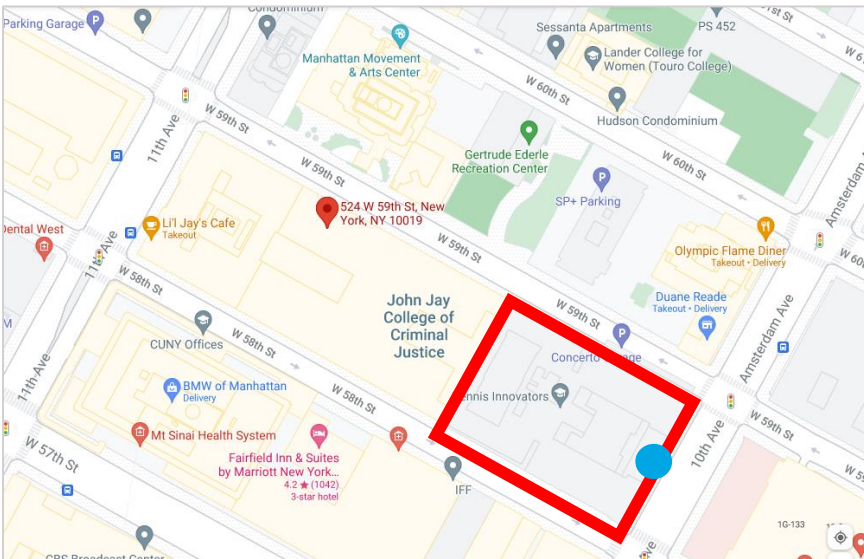

The John Jay Campus

The New Building

- Main address of John Jay (524 W 59th St)
- Located between 58th and 59th Streets.
- Attached to Haaren Hall
- 2 main entrances:
 - On 11th Ave between 58th and 59th Streets
 - Middle of 59th Street between 10th and 11th Avenues
- Rooms are noted with NB in CUNY First (3.76 NB means 3rd floor room 76 in the New Building)

Haaren Hall

- Located on 10th Ave between 58th and 59th Streets.
- Attached to the New Building
- 1 entrance:
 - On 10th Ave between 58th and 59th Streets
- Rooms are noted with HH in CUNY First (234 HH means 2nd floor room 234 in the Haaren Hall)

Westport

- Located on 56th Street and 10th Ave
- 1 entrance:
 - On 56th Street close to the corner of 10th Ave
- All classes are on the 2nd floor of the building.
- Rooms are noted with W in CUNY First (110 W means room 110 in Westport)