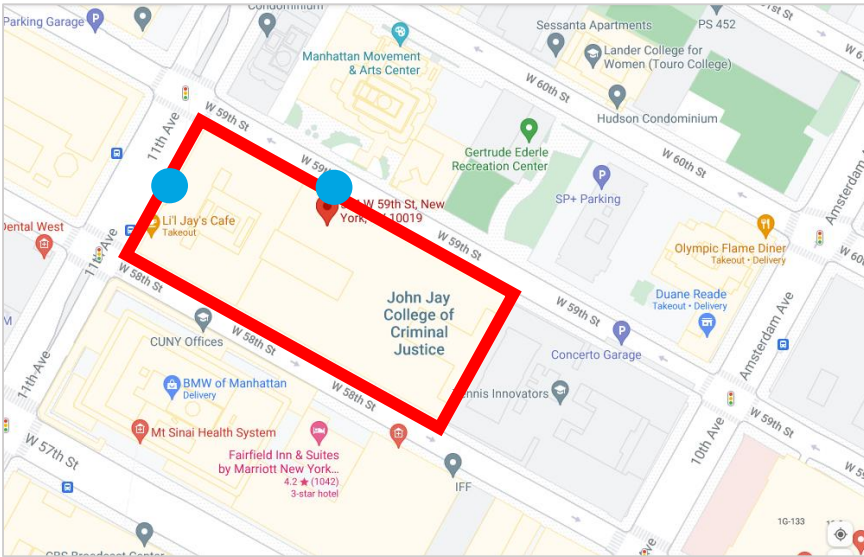

The John Jay Campus

The New Building

- Main address of John Jay (524 W 59th St)
- Located between 58th and 59th Streets.
- Attached to Haaren Hall
- 2 main entrances:
 - On 11th Ave between 58th and 59th Streets
 - Middle of 59th Street between 10th and 11th Avenues
- Rooms are noted with NB in CUNY First (3.76 NB means 3rd floor room 76 in the New Building)

Haaren Hall

- Located on 10th Ave between 58th and 59th Streets.
- Attached to the New Building
- 1 entrance:
 - On 10th Ave between 58th and 59th Streets
- Rooms are noted with HH in CUNY First (234 HH means 2nd floor room 234 in the Haaren Hall)

Westport

- Located on 56th Street and 10th Ave
- 1 entrance:
 - On 56th Street close to the corner of 10th Ave
- All classes are on the 2nd floor of the building.
- Rooms are noted with W in CUNY First (110 W means room 110 in Westport)