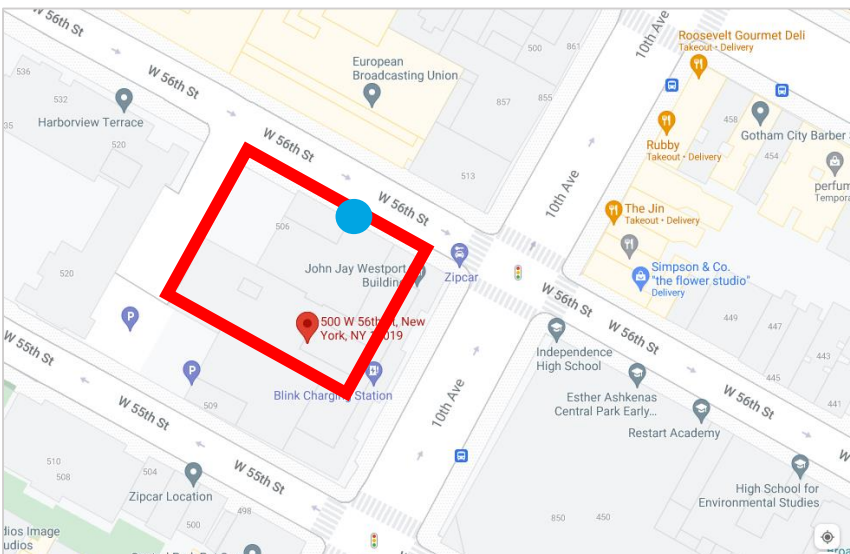

The John Jay Campus

The New Building

- Main address of John Jay (524 W 59th St)
- Located between 58th and 59th Streets.
- Attached to Haaren Hall
- 2 main entrances:
 - On 11th Ave between 58th and 59th Streets
 - Middle of 59th Street between 10th and 11th Avenues
- Rooms are noted with NB in CUNY First (3.76 NB means 3rd floor room 76 in the New Building)

Haaren Hall

- Located on 10th Ave between 58th and 59th Streets.
- Attached to the New Building
- 1 entrance:
 - On 10th Ave between 58th and 59th Streets
- Rooms are noted with HH in CUNY First (234 HH means 2nd floor room 234 in the Haaren Hall)

Westport

- Located on 56th Street and 10th Ave
- 1 entrance:
 - On 56th Street close to the corner of 10th Ave
- All classes are on the 2nd floor of the building.
- Rooms are noted with W in CUNY First (110 W means room 110 in Westport)