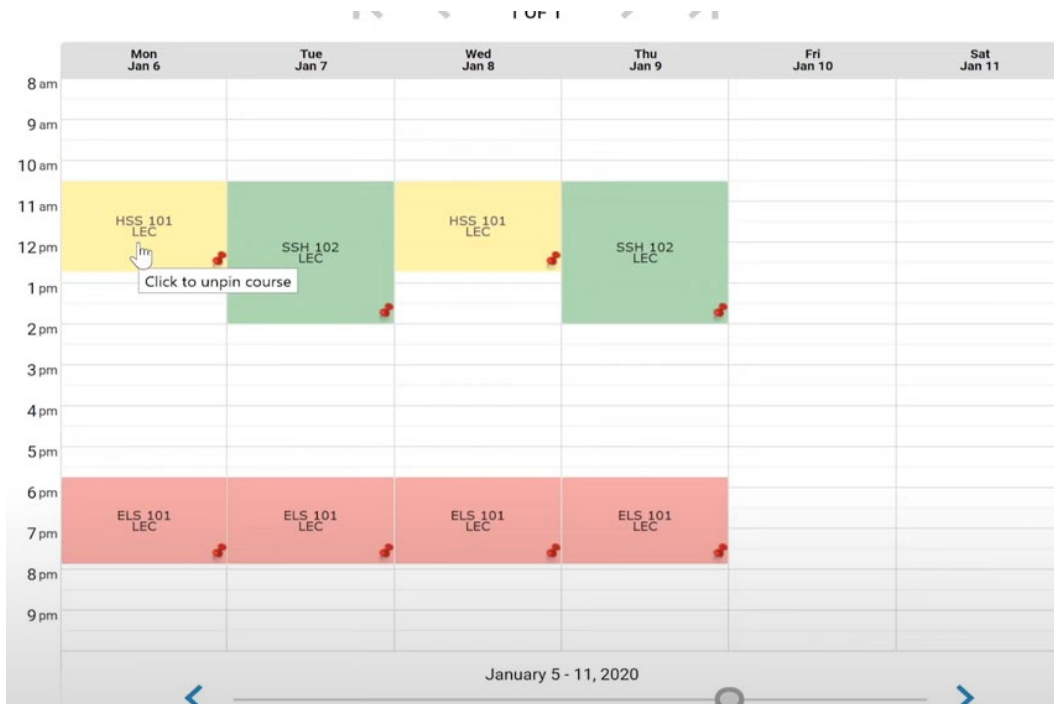

# Swapping Classes in Schedule Builder

full video available here: [https://youtu.be/8SW0di\\_NCF0](https://youtu.be/8SW0di_NCF0)

Do not access CUNYFirst using a mobile app. Ensure pop up blockers are disabled

Log into your CUNYFirst account ([www.cunyfirst.cuny.edu](http://www.cunyfirst.cuny.edu))

Select schedule builder

On the calendar schedule view, unpin the class you wish to swap from the calendar, by selecting the class.