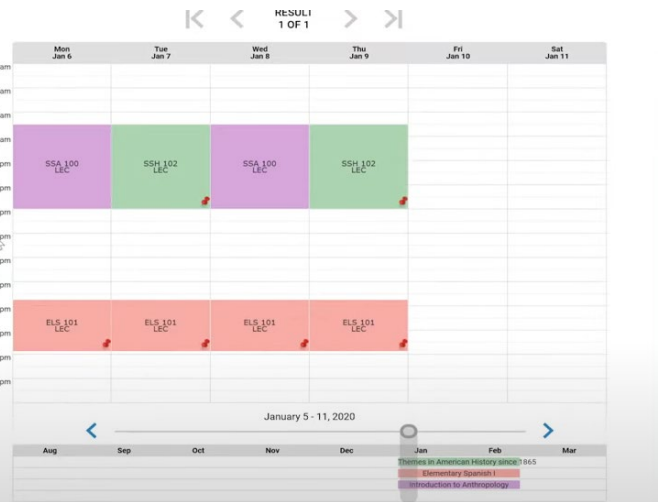

Click on the recycle bin icon next to the class you want to swap

Select Course...  
Class Number, Title, Instructor... Advanced Search

Import my: **DEGREE PLAN** DEGREEWORKS AUDIT

- SSH 102** THEMES IN AMERICAN HISTORY SINCE 1865  
LaGuardia Community College Enrolled  
Stay enrolled in LEC 7855
- ELS 101** ELEMENTARY SPANISH I Enrolled  
LaGuardia Community College  
Stay enrolled in LEC 8110
- HSS 101** INTRODUCTION TO HUMAN SERVICES Enrolled  
LaGuardia Community College  
Try all classes (4)
- SSA 100** INTRODUCTION TO ANTHROPOLOGY  
LaGuardia Community College  
Try all classes (2)

Remove this course from the Search

The Notice will appear. Select "plan to drop". Schedule Builder then updates the schedule.

Tip: You have searched courses that are new at overlap during the week. Use the checkbox left of each course to

## Notice

What would you like to do?

**Note:** If you wish to try swapping this for a different course without the risk of losing the seat you already have, plan to drop it and select one new course. When you get the schedule, it will swap you from this to the new class.

If you are full-time for registering for only 12

Notice the warning under the class you plan to drop.

Import my: **DEGREE PLAN** DEGREEWORKS AUDIT

- SSH 102** THEMES IN AMERICAN HISTORY SINCE 1865  
LaGuardia Community College Enrolled  
Stay enrolled in LEC 7855
- ELS 101** ELEMENTARY SPANISH I Enrolled  
LaGuardia Community College  
Stay enrolled in LEC 8110
- HSS 101** INTRODUCTION TO HUMAN SERVICES Enrolled  
LaGuardia Community College  
Drop Course  
**⚠ You have not finished dropping this course.**
- SSA 100** INTRODUCTION TO ANTHROPOLOGY  
LaGuardia Community College  
LEC 7741